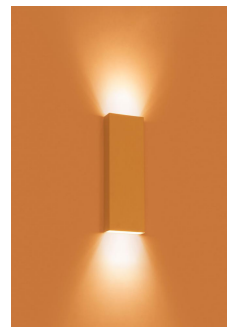

WL3107

2*5W Up & Down CORA Wall Lighting

Description

Slim wall light;
No visible screws;
IP65;

Finish
Black

Material
Aluminium
SUS316 Stainless steel

TECHNICAL CHARACTERISTICS

Light source

Light source: Lumileds 3030
Output (W): 2*4.2W (2*175mA 24V)
Total power consumption (W): 2*5W
Color temperature: 2700K/3000K/4000K
CRI: ≥90
Photobiological risk: RG1
Real Lumen: 450lm without honeycomb
Qty Leds: 48pcs
Lm/Real W: 55
Life Time: 50.000h L90B10
MacAdam steps: 3
UGR: 14

GEAR

This product is supplied with gear.
ACTEC Traic dimmable driver
MINI-10-350T 350mA 15-29V
(RCM Certificate)

Luminaire

Wall light suitable for indoor
and outdoor area
crossing: No
Warranty: 5 Years

The photograph may not match the reference exactly. Please read the product description to identify the finish.