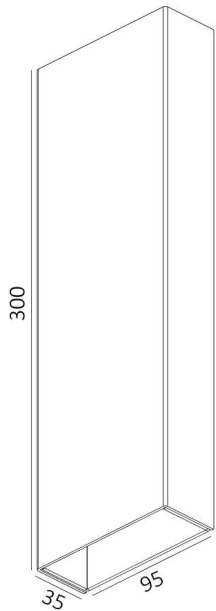

WL3107

2*5W Up & Down CORA Wall Lighting

Description

Slim wall light;
No visible screws;
IP65;

Finish
Black

Material
Aluminium
SUS316 Stainless steel

TECHNICAL CHARACTERISTICS

Light source